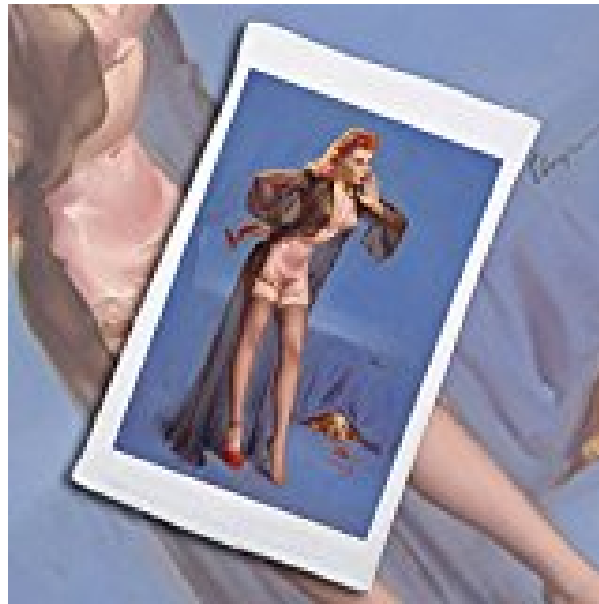

# VINTAGE PIN-UP POSTER PRINT 'DOGGONE!', BROWN & BIGELOW CALENDAR ILLUSTRATION, 1946 - BY GIL ELVGREN

## VINTAGE PIN-UP POSTER PRINT 'DOGGONE!', BROWN & BIGELOW CALENDAR ILLUSTRATION, 1946 - BY GIL ELVGREN

I recently stumbled upon this excellent product that at some point also be given excellent standing and recommendation among the end user, it is Vintage Pin-Up Poster Print 'Doggone!', Brown & Bigelow Calendar Illustration, 1946 - By Gil Elvgren delivered by reputable brand. I'd searched for this a while yet still can't make up my thoughts, that's before someone said all the encouraging feedback and also witness the excellent 0 product rating owns by it.