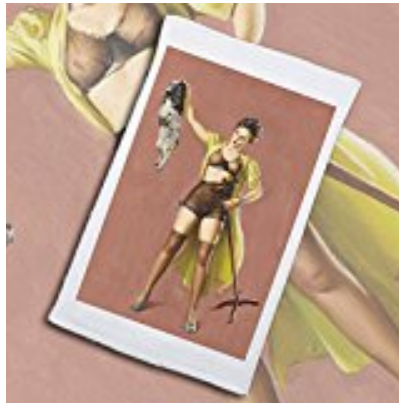

VINTAGE PIN-UP POSTER PRINT MIS-PLACED CONFIDENCE (DOG GONE IT), 1941 - BY GIL ELVGREN

VINTAGE PIN-UP POSTER PRINT MIS-PLACED CONFIDENCE (DOG GONE IT), 1941 - BY GIL ELVGREN

In case a good feedback score is a warrantee of a well-performing product, then the recent reputable brand product of Vintage Pin-Up Poster Print Mis-Placed Confidence (Dog Gone It), 1941 - By Gil Elvgren couldn't be a fiasco. The following product gets a delicious 0 customer rating which by the way make this product become one of the most popular product in product category, no real shock to me though.