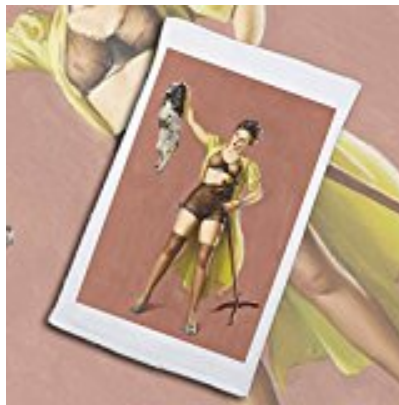

VINTAGE PIN-UP POSTER PRINT MIS-PLACED CONFIDENCE (DOG GONE IT), 1941 - BY GIL ELVGREN

VINTAGE PIN-UP POSTER PRINT MIS-PLACED CONFIDENCE (DOG GONE IT), 1941 - BY GIL ELVGREN

In case a good feedback score is a warrantee of a well-performing product, then the recent reputable brand product of Vintage Pin-Up Poster Print Mis-Placed Confidence (Dog Gone It), 1941 - By Gil Elvgren couldn't be a fiasco. The following product gets a delicious 0 customer rating which by the way make this product become one of the most popular product in product category, no real shock to me though.